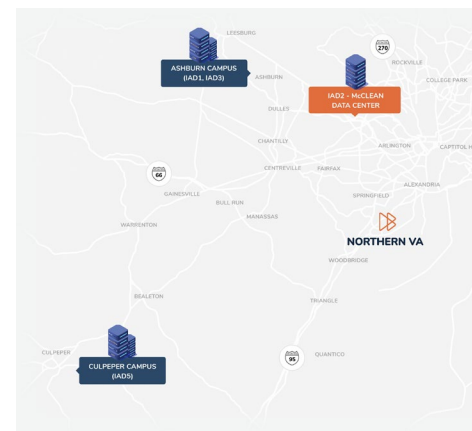

## Ashburn Data Center

21635 Red Rum Drive Ashburn, VA 20147

DataBank's IAD1 facility anchors our Ashburn Campus in the heart of "Data Center Alley" – the world's largest concentration of data centers. It sits on multiple fiber routes for direct connectivity. This site offers customizable solutions from 5kW cabinets to full 2MW deployments.

## Local Service. Boundless Reach.

Our **65+ data centers** are strategically located in **27+ markets** that offer high population densities as well as a concentration of technology business and research universities.